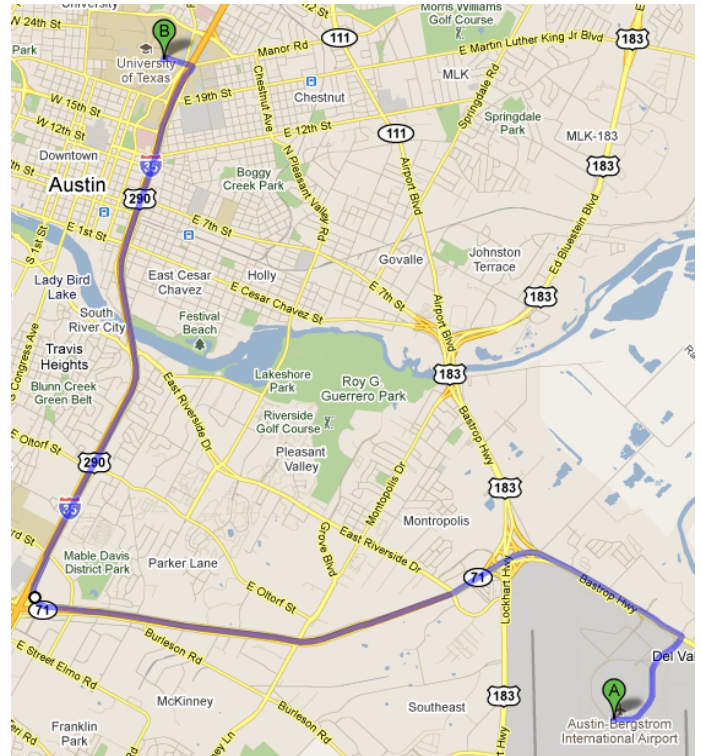

# Directions to BlogWell Austin at University of Texas Stadium

## From Austin-Bergstrom International Airport:

- When leaving the airport, stay in the left lane.
- At the light, turn left onto HWY 71.
- Veer left onto Ben White Blvd. (71 west).
- Exit IH 35 north (to Waco)
- Stay in the left two lanes (lower level).
- Exit Manor Road.
- At the intersection of Manor Road and Robert Dedman Drive, you will see the Stadium in front of you.
- Turn left on Robert Dedman Drive.
- The parking garage will be on your left.
- After parking, exit the parking garage and cross the street to the Stadium.
- Turn right and proceed to the north entrance back at Manor Road (Gate 16).

## Parking and Entrance: